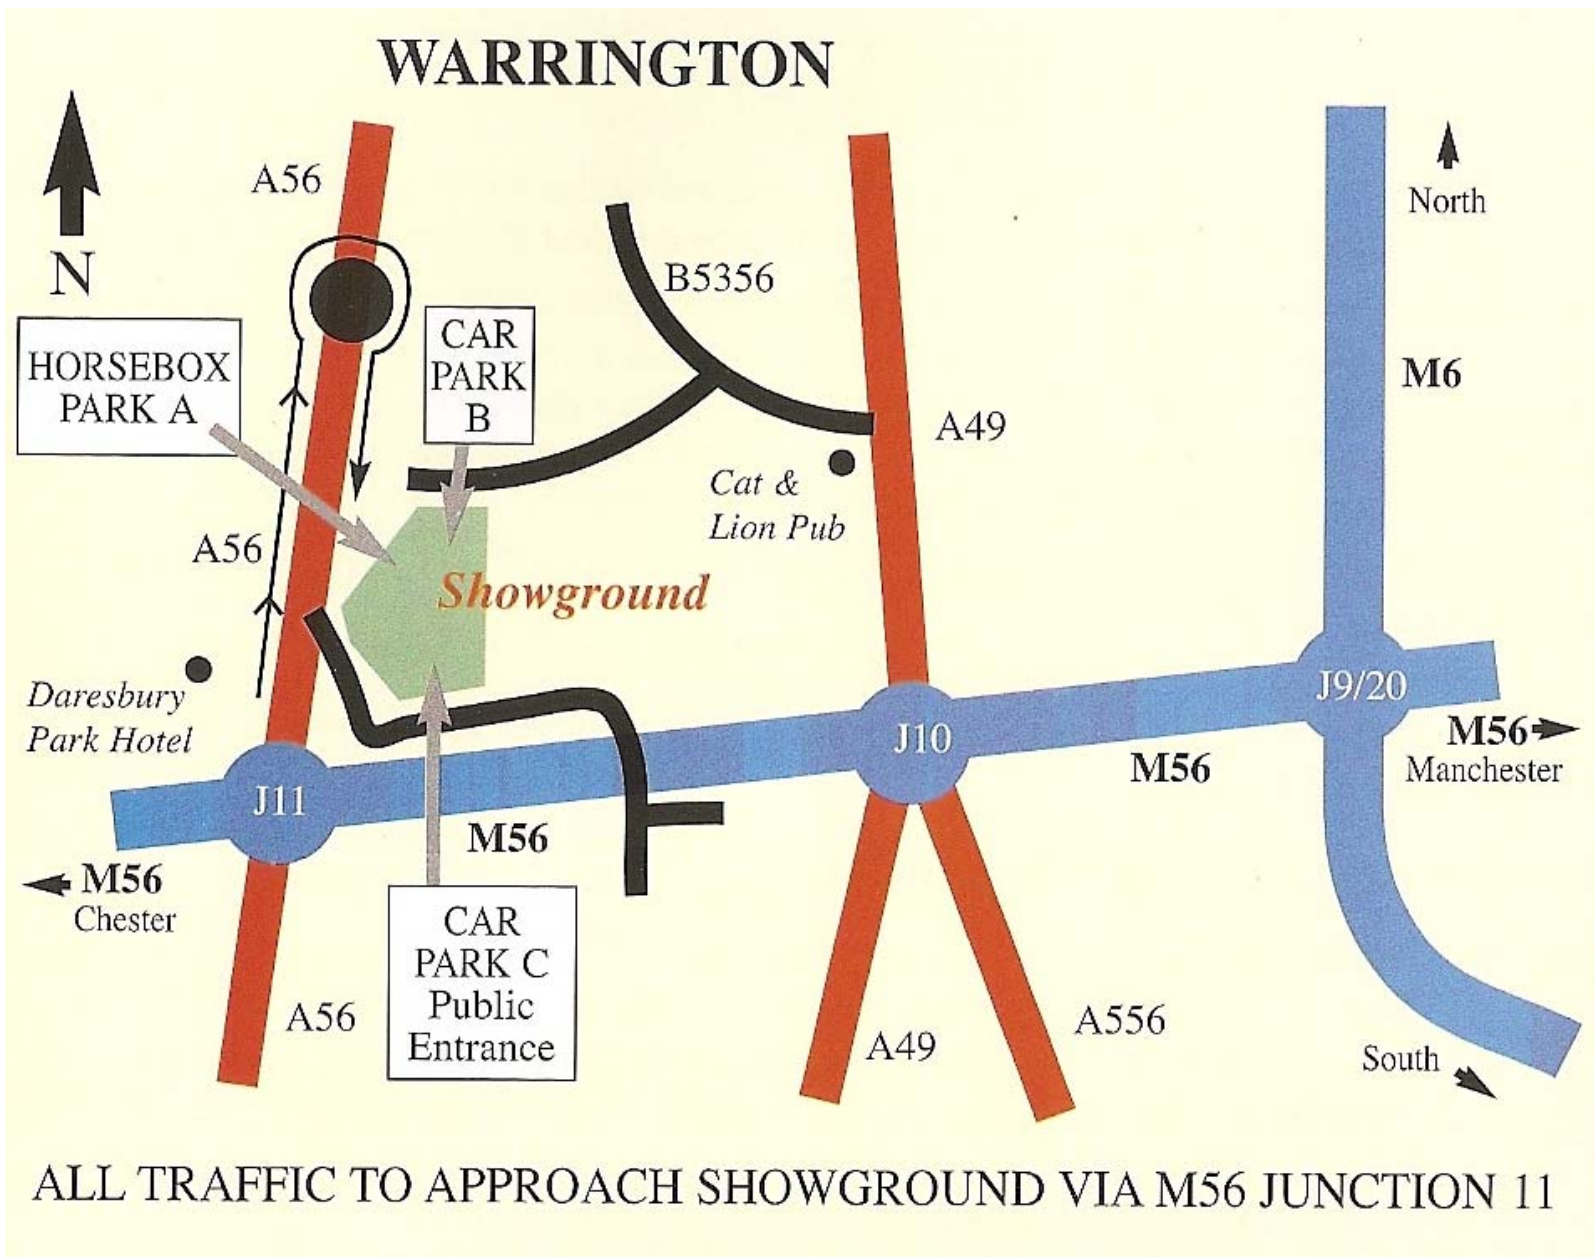

WARRINGTON HORSE SHOW 2008 – LOCATION MAP

ALL TRAFFIC TO APPROACH SHOWGROUND VIA M56 JUNCTION 11